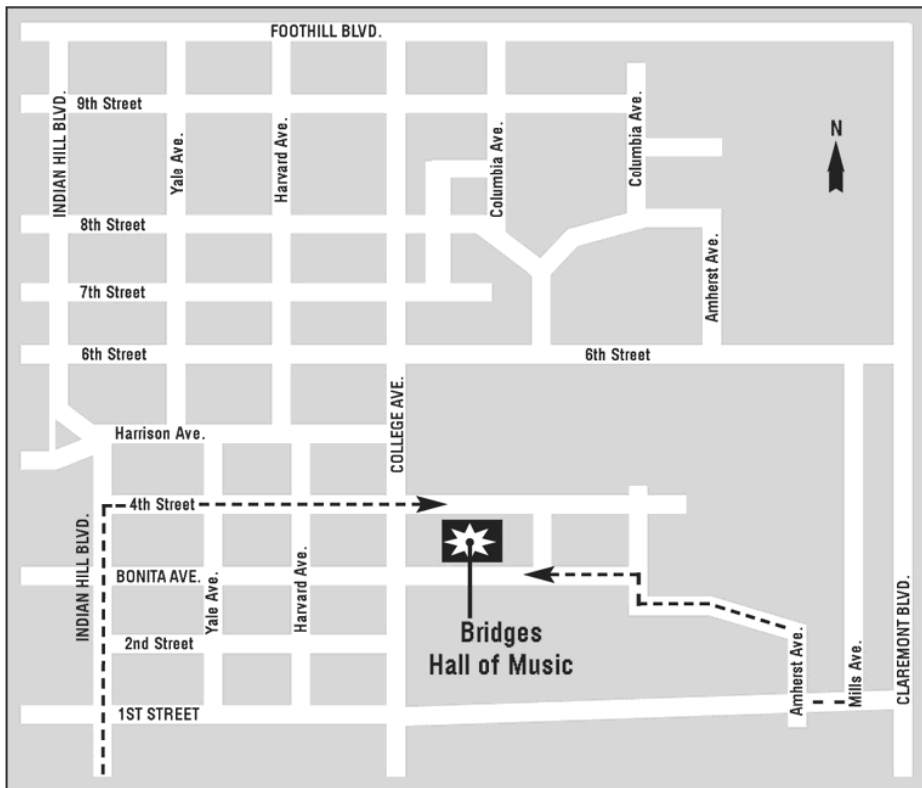

### From the 10 Freeway West

Exit Indian Hill Blvd and go north (right off the ramp). Go approx 3 miles. Turn right on 4th Street. Go approximately 1/4 mile on right side.

### From the 10 Freeway East

Exit Indian Hill Blvd and go north (left off the ramp). Go approx 3 miles. Turn right on 4th Street. Go approximately 1/4 mile on right side.

### From the 60 Freeway

Take the 57 freeway North onto the 10 freeway East. Exit Indian Hill Blvd and go north (left off the ramp). Go approx 3 miles. Turn right on 4th Street. Go approximately 1/4 mile on right side.

## DIRECTIONS TO WESTERNU CAMPUS

Proceed South on Indian Hill Blvd. to 10 freeway west. Exit Towne Ave. Turn left onto Towne Ave. heading south. You will go under a train overpass. At the second light, make a right turn onto 3rd Street. Go one block and you will see the WesternU campus (Linden & 3rd St.)