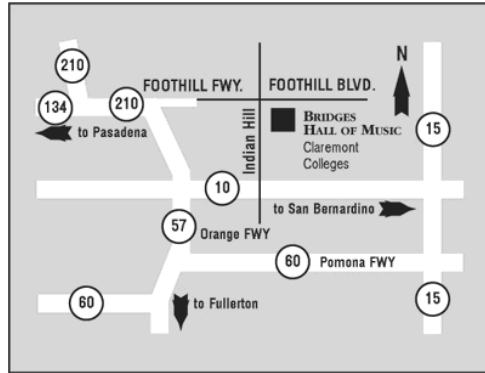

COLLEGE OF VETERINARY MEDICINE WHITE COAT CEREMONY

BRIDGES HALL OF MUSIC

150 E. 4th Street, Claremont

Park in college parking lots, on public and college streets or municipal lots. Handicapped parking is available in SUMMER HALL parking lot located on corner of 4th Street and College Avenue.

Restrictions: 2 hour limit before 6:00pm
except Sundays.

DIRECTIONS TO BRIDGES HALL OF MUSIC COLLEGE OF VETERINARY MEDICINE WHITE COAT CEREMONY

150 E. 4th Street, Claremont

From the 10 Freeway West

Exit Indian Hill Blvd and go north (right off the ramp). Go approx 3 miles. Turn right on 4th Street. Go approximately 1/4 mile on right side.

From the 10 Freeway East

Exit Indian Hill Blvd and go north (left off the ramp). Go approx 3 miles. Turn right on 4th Street. Go approximately 1/4 mile on right side.

From the 60 Freeway

Take the 57 freeway North onto the 10 freeway East. Exit Indian Hill Blvd and go north (left off the ramp). Go approx 3 miles. Turn right on 4th Street. Go approximately 1/4 mile on right side.