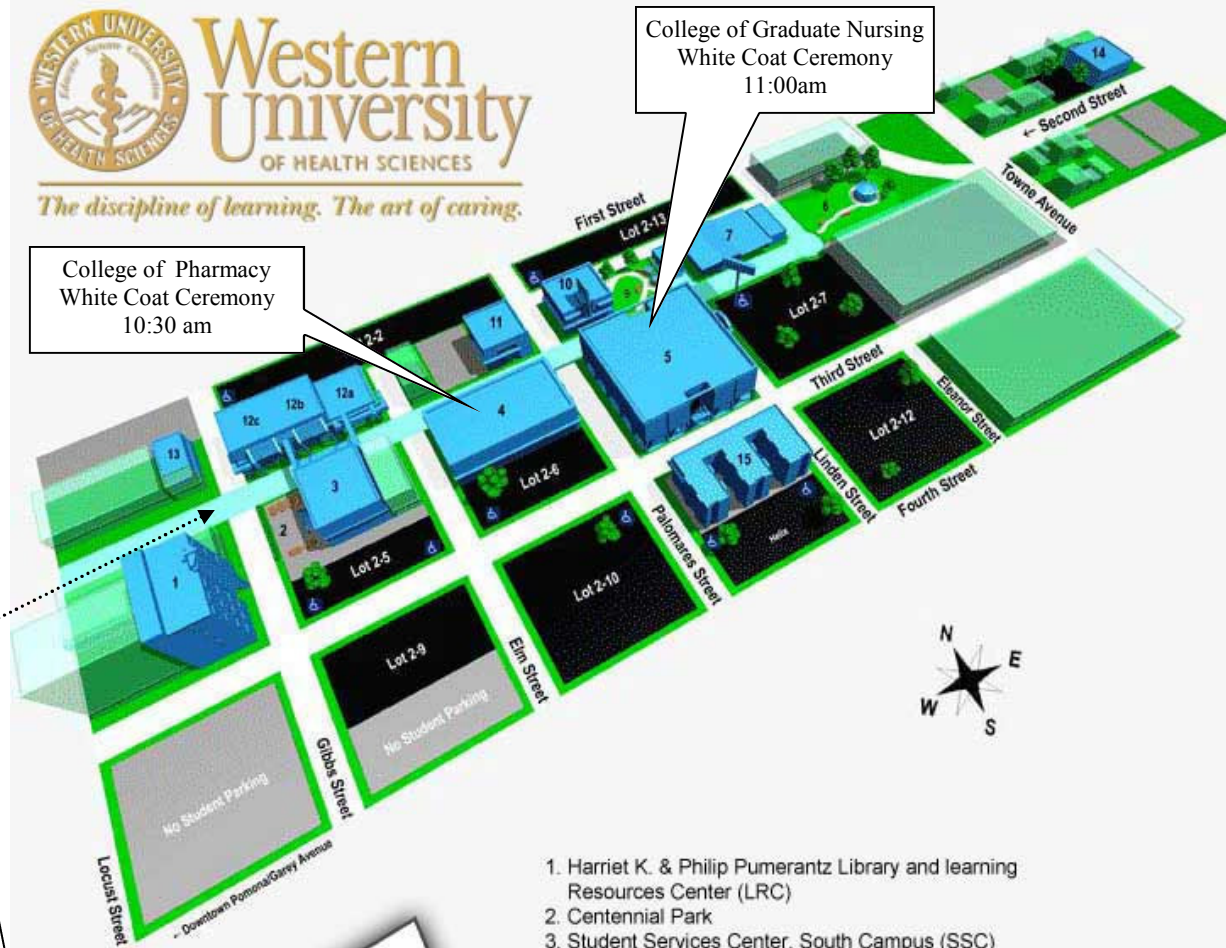

College of Graduate Nursing
White Coat Ceremony
11:00am

College of Pharmacy
White Coat Ceremony
10:30 am

Coming from
Pomona First Baptist Church

1. Harriet K. & Philip Pumerantz Library and learning Resources Center (LRC)
2. Centennial Park
3. Student Services Center, South Campus (SSC)
4. Health Sciences Center (HSC)
5. Health Professions center (HPC)
6. University park
7. Facilities/Security
8. Banfield Veterinary Center (BVC)
9. Founders Park
10. Veterinary Medicine Center (VMC)
11. Business Center (BC)
- 12a. Booth Book Center (BBC)
- 12b. Administration & Alumni Center (AAC)
- 12c. University Research Center (URC)
13. Student Lounge
14. University medical Center (UMC)
15. The Helix (at University Village)
16. Nursing Sciences Center (NSC)

Accessible

Directions to the WesternU Campus from major freeways

From the 10 Freeway East
Exit Garey Ave. Go south (right off the ramp). After one mile you will go down a hill and under a train overpass. At the next light turn left onto Second Street. Go one block to the stop sign (Gibbs & Second) you will see the Western University campus straight ahead

From the 10 Freeway West
Exit Garey Ave. Turn left off the ramp and go two lights to Garey Ave. Turn left onto Garey Ave. After one mile you will go down a hill and under a train overpass. At the next light turn left onto Second St. Go one block to the stop sign (Gibbs & Second) you will see the Western University campus straight ahead.

From the 60 Freeway
Exit Garey Ave. Go North (left off the ramp if going eastbound, right off the ramp if going westbound). Go approximately two miles, pass Mission Blvd and Third St and turn right onto Second St. Go one block to the stop sign (Gibbs & Second) you will see the Western University campus straight ahead.