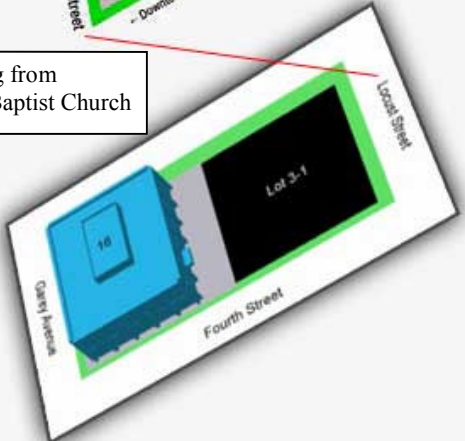

College of Graduate Nursing
White Coat Ceremony
11:00am

College of Pharmacy
White Coat Ceremony
10:30 am

Coming from
Pomona First Baptist Church

1. Harriet K. & Philip Pumerantz Library and learning Resources Center (LRC)
2. Centennial Park
3. Student Services Center, South Campus (SSC)
4. Health Sciences Center (HSC)
5. Health Professions center (HPC)
6. University park
7. Facilities/Security
8. Banfield Veterinary Center (BVC)
9. Founders Park
10. Veterinary Medicine Center (VMC)
11. Business Center (BC)
- 12a. Booth Book Center (BBC)
- 12b. Administration & Alumni Center (AAC)
- 12c. University Research Center (URC)
13. Student Lounge
14. University medical Center (UMC)
15. The Helix (at University Village)
16. Nursing Sciences Center (NSC)

PARKING

Lot 2-2	Private/Pay/Visitor
Lot 2-5	Private/Pay/Visitor
Lot 2-6	Private
Lot 2-7	Private/Student
Lot 2-9	Student/Pay
Lot 2-10	Student
Lot 2-11	Student
Lot 2-12	Student
Lot 2-13	Private/Student
Lot 3-1	Private

Accessible

Directions to the WesternU Campus from major freeways

From the 10 Freeway East
Exit Garey Ave. Go south (right off the ramp). After one mile you will go down a hill and under a train overpass. At the next light turn left onto Second Street. Go one block to the stop sign (Gibbs & Second) you will see the Western University campus straight ahead

From the 10 Freeway West
Exit Garey Ave. Turn left off the ramp and go two lights to Garey Ave. Turn left onto Garey Ave. After one mile you will go down a hill and under a train overpass. At the next light turn left onto Second St. Go one block to the stop sign (Gibbs & Second) you will see the Western University campus straight ahead.