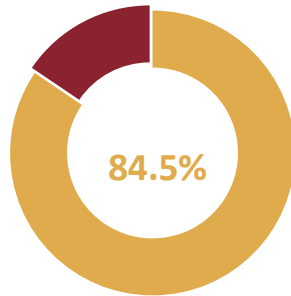

The Class of 2021 has more **females**.

The Class of 2021 is predominantly **Asian & White**.

Almost 1/3 of graduates, are the **first in their family to have received a bachelor's degree**.

The Class of 2021, was mostly **satisfied with their educational experiences** at WesternU.

If they had to do it over again, most graduates would **attend WesternU again**.

The Class of 2021 was mostly **satisfied with WesternU Student Services used**.

The Class of 2021 reported similar agreement levels with their **educational experiences**.