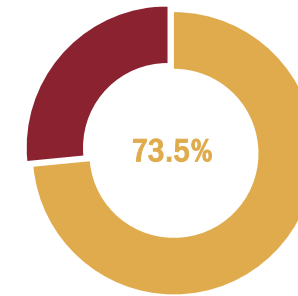

The Class of 2021 has more **females**.

The Class of 2021 is predominantly **Asian & White**.

Almost 1/3 of graduates, are the **first in their family to have received a bachelor's degree**.

The Class of 2021, was mostly **satisfied with their educational experiences** at WesternU.

If they had to do it over again, most graduates would **attend WesternU again**.

The Class of 2021 was mostly **satisfied with WesternU Student Services used**.

The Class of 2021 reported similar agreement levels with their **educational experiences**.