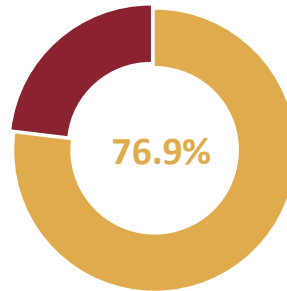

The Class of 2021 has more **females**.

The Class of 2021 is predominantly **Asian & White**.

Almost 1/3 of graduates, are the **first in their family to have received a bachelor's degree**.

The Class of 2021, was mostly **satisfied with their educational experiences** at WesternU.

If they had to do it over again, most graduates would **attend WesternU again**.

The Class of 2021 was mostly **satisfied with WesternU Student Services used**.

The Class of 2021 reported similar agreement levels with their **educational experiences**.