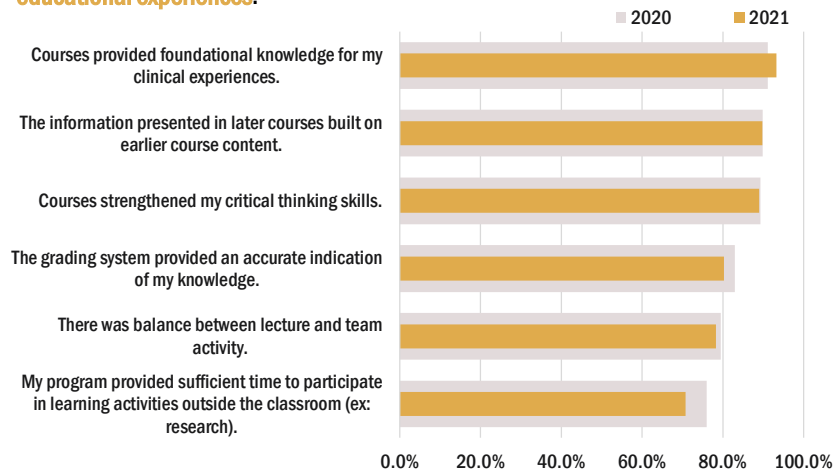

The Class of 2021 has more **females**.

The Class of 2021 is predominantly **Asian & White**.

Almost 1/3 of graduates, are the **first in their family to have received a bachelor's degree**.

The Class of 2021, was mostly **satisfied with their educational experiences** at WesternU.

If they had to do it over again, most graduates would **attend WesternU again**.

The Class of 2021 was mostly **satisfied with WesternU Student Services used**.

The Class of 2021 reported similar agreement levels with their **educational experiences**.

Graduates were largely in agreement that **interactions with faculty, staff, and students were positive experiences**.