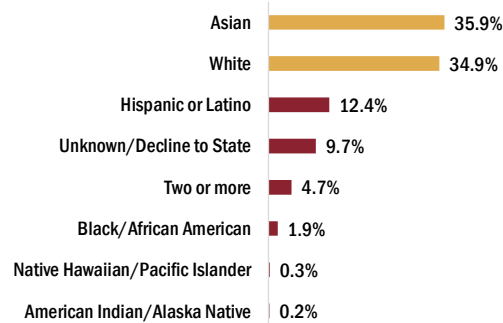

The Class of 2021 has more **females**.

The Class of 2021 is predominantly **Asian & White**.

Almost 1/3 of graduates, are the **first in their family to have received a bachelor's degree**.

The Class of 2021, was mostly **satisfied with their educational experiences** at WesternU.

If they had to do it over again, most graduates would **attend WesternU again**.

The Class of 2021 was mostly **satisfied with WesternU Student Services used**.

The Class of 2021 reported similar agreement levels with their **educational experiences**.