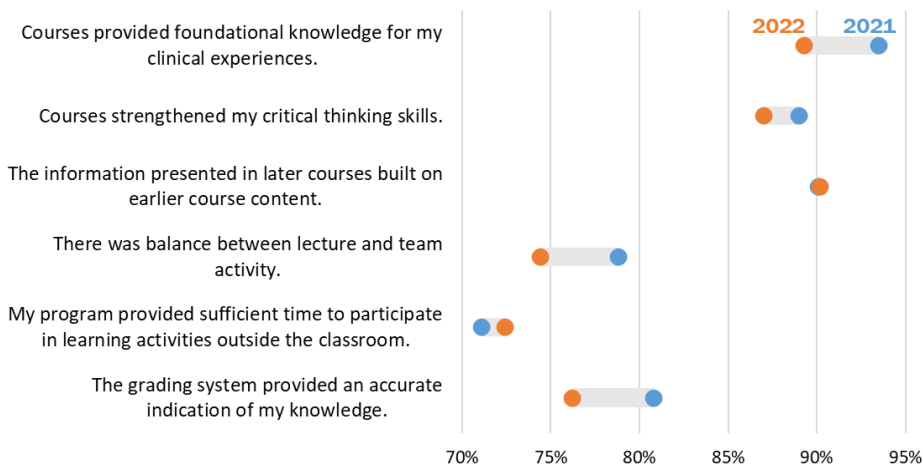

The majority of respondents are **female**

The majority of respondents are **white**

About **1/3** come from families without a college degree

Top 5 Student Services

How satisfied are you with your educational experiences at WesternU?

If you had to do it over again, how likely would you attend WesternU?

**2022** agreement ratings on educational experiences decreased slightly from **2021**.

The largest decrease from **2022** was in the area of faculty mentor relationships.