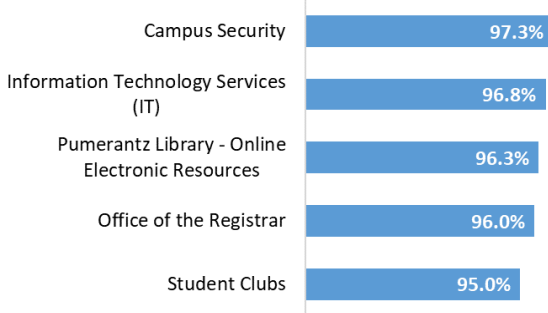

The majority of respondents are **female**

The majority of respondents are **white**

About **1/3** come from families without a college degree

Top 5 Student Services

How satisfied are you with your educational experiences at WesternU?

If you had to do it over again, how likely would you attend WesternU?

**2022** agreement ratings on educational experiences decreased slightly from **2021**.

The largest decrease from **2022** was in the area of faculty mentor relationships.